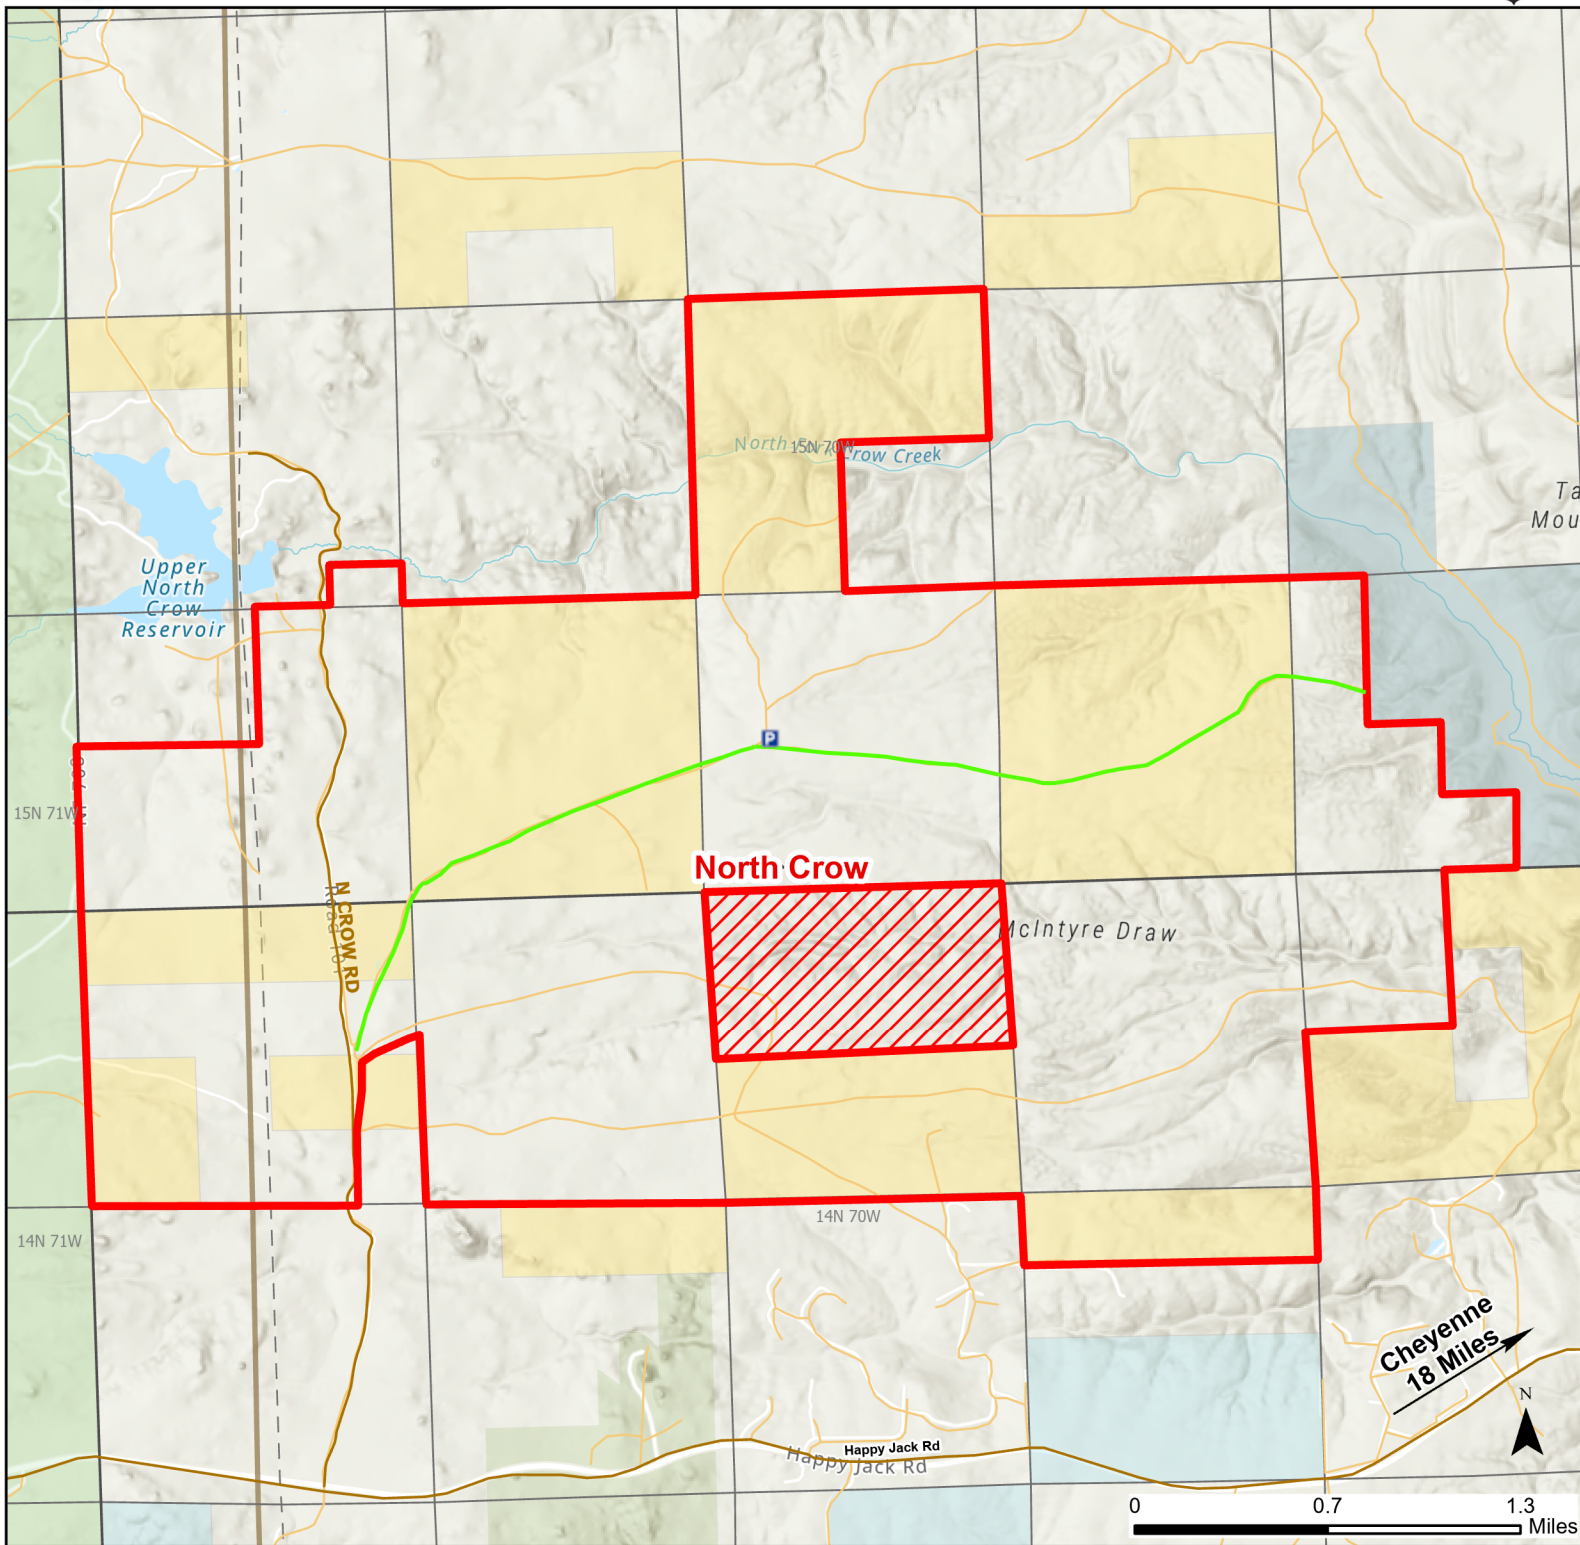

North Crow Hunter Management Area

2023 Hunt
Season

Parking	Closed Road	Boundary	Limited Range Weapons and Archery	State
Coupon Box	Roads	Archery Only	Other	DOD
Road Closed	County Boundaries	CLOSED		BLM
Open Road	HMA Ownership			Wyoming Game & Fish Dept.
Special Conditions Apply				Forest Service
				Private

Species allowed to hunt: Antelope, Deer, Antlerless Elk

See Ranch Rules for More Information and Restrictions

Hunter Management Area rules apply only to those lands enrolled in the HMA.

This map is for visual use, assistance and general location only, does not represent a survey, and is not to be used for legal conveyance. Hunt Area boundaries are approximate, consult Game and Fish Hunting Regulations for descriptions and restrictions. Access to these private lands for any commercial activity must be gained by contacting the individual landowner(s) directly.